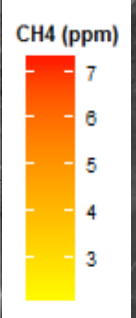

CH4 (ppm)

04/13/16 (10:20am to 11:50am)

Latitude
34.320
34.315
34.310
34.305

SS-25

7.34 ppm

Google

Imagery ©2016 , DigitalGlobe, U.S. Geological Survey, USDA Farm Service Agency

-118.57